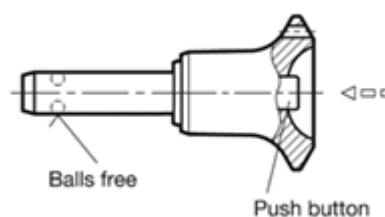

Article number: 201139515

Description: E+G stainless steel-ball lock pin
GN 113.9-5-15

Measures

Application example

d1	= 5
d2	= 5.5
d3	= 23
d4	= 10.2
l1	= 15
l2	= 6
l3	= 20.2
Resilience (N)	= 14

Weight in (g) = 24