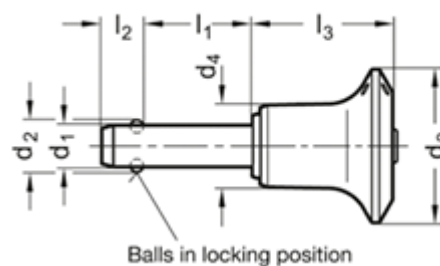

Article number: 201139515

Description: E+G stainless steel-ball lock pin
GN 113.9-5-15

Measures

Application example

d1	= 5
d2	= 5.5
d3	= 23
d4	= 10.2
l1	= 15
l2	= 6
l3	= 20.2
Resilience (N)	= 14

Weight in (g) = 24